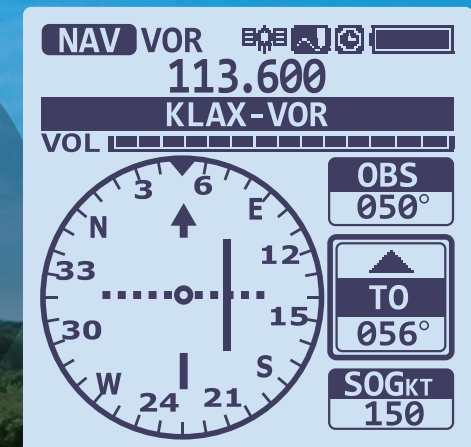

YAESU

Take your Communication To a Higher Level.

YAESU AIR BAND TRANSCEIVERS

Flip-Flop Last Channel Recall

FTA-750 with Built-IN GPS!

Bigger Display and Easy to Operate Menu System

VOR Navigation Display
(SOG: FTA-750 only)

Glide Slope Receiver
(FTA-750 only)

GPS Way Point Display
(FTA-750 only)

Features

- Easy to Operate Menu System with Bigger Display
- Flip-Flop Last Channel Recall
- Loud Audio (800 mW)
- ILS Navigation Display (FTA-750: Localizer and Glide Slope)
- ILS Navigation Display (FTA-550: Localizer)
- VOR Navigation Display
- Integrated 66 Channel WAAS GPS receiver (FTA-750 only)
- Waypoint Navigation (FTA-750 only)
- 5 Watts TX Output Power (Air Band: AM 5W P.E.P. typ, 1.5W carrier)