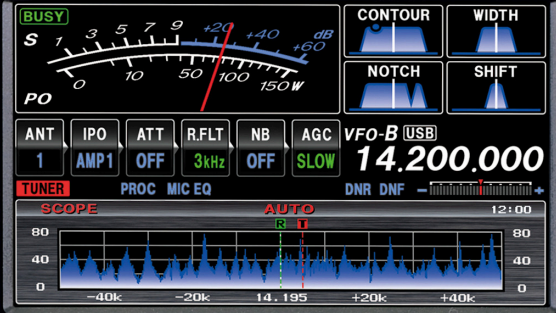

YAESU

HF/50MHz TRANSCEIVER FTdx 3000

ON/OFF

TUNE

KEY

PHONES

MIC

ANT

IPO

ATT

R.FLT

NB

AGC

SCOPE AUTO

MENU SELECT

VFO-A

14.195.000

USB

VFO-A RX TX

VFO-B RX TX

STO

A > B

RCL

A < B

NAR

V/M

SPLIT

M > A

TXW

A > M

C S

FAST LOCK

1.8 1 3.5 2 7.0 3

10 4 14 5 18 6

21 7 24.5 8 28/29 9

GEN 50 0 ENT

RX CLAR TX CLAR CLEAR

FAST LOCK CLAR/VFO-B VFO-B /CLAR

MODE

MHz /μT MCH /GRP

MIC/SPEED PROC/CAR

NOTCH CONT/APF

SHIFT WIDTH

AF RF/SQL

MOX

NOTCH

CONT/APF

BK-IN

MONI